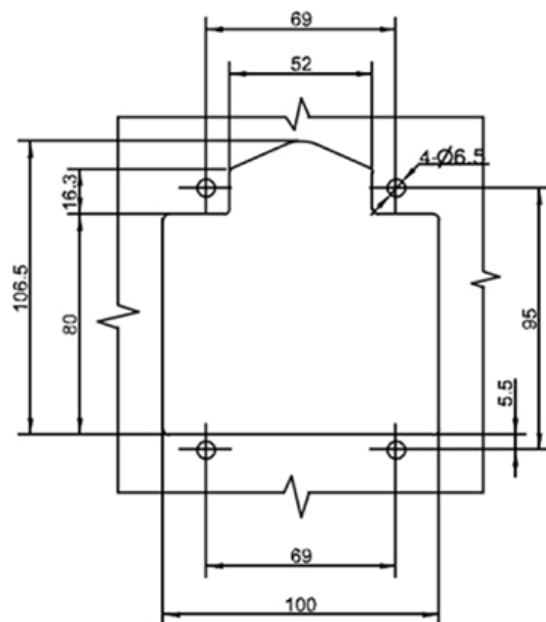

### 1NS858DT DROP 'T' HANDLE

PART NO.	DESCRIPTION
1NS858DT	Drop 'T' handle stainless steel 3 point zinc plate tongue. Match key with NS718 pop locks.

**I.R.S.**  
1300 767 567

**RUBBER  
HARDWARE  
TAPES  
SEALANTS**