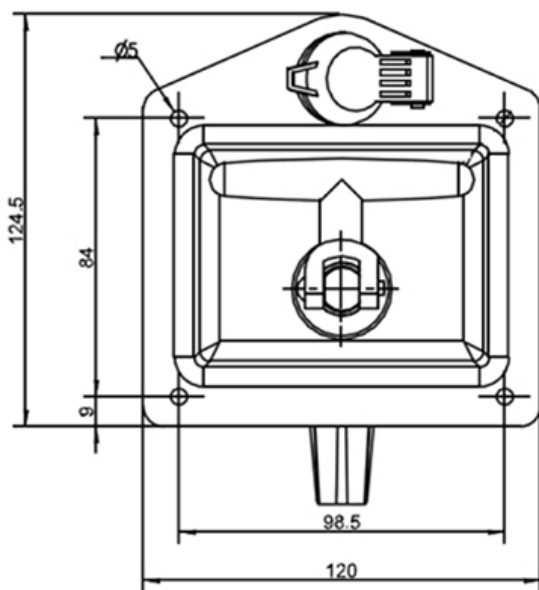

### 1NS858DT DROP 'T' HANDLE

PART NO.	DESCRIPTION
1NS858DT	Drop 'T' handle stainless steel 3 point zinc plate tongue. Match key with NS718 pop locks.

**I.R.S.**  
1300 767 567

**RUBBER  
HARDWARE  
TAPES  
SEALANTS**