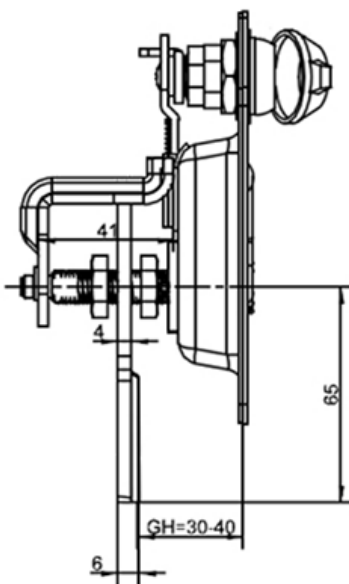

## C6

### 1NS858DT DROP 'T' HANDLE

PART NO.	DESCRIPTION
1NS858DT	Drop 'T' handle stainless steel 3 point zinc plate tongue. Match key with NS718 pop locks.

**I.R.S.**  
1300 767 567

**RUBBER  
HARDWARE  
TAPES  
SEALANTS**