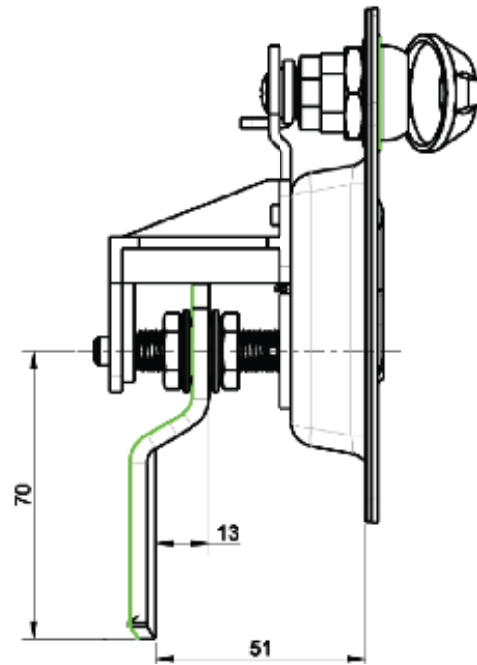

LOCKS & HANDLES

NS858BT DROP 'T' HANDLE (BENT TONGUE)

C9

PART NO.	DESCRIPTION
NS858BT	Drop 'T' stainless steel handle & bent stainless tongue. Match key with NS718 pop locks.

I.R.S.

1300 767 567

**RUBBER
HARDWARE
TAPES
SEALANTS**