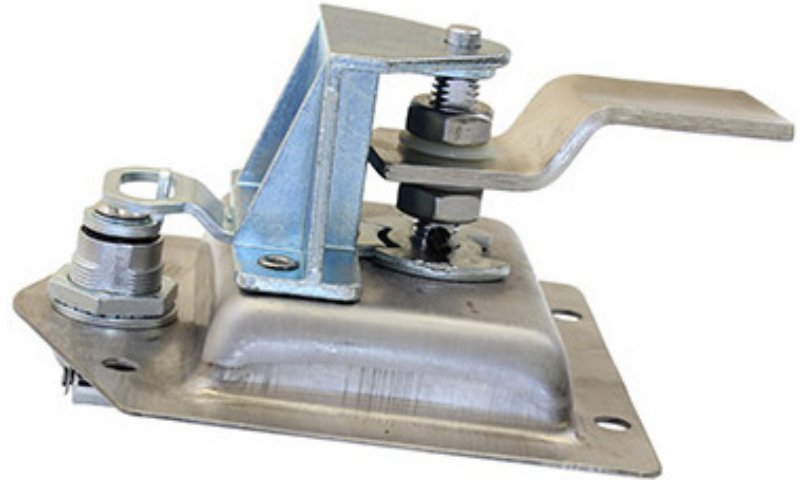

LOCKS & HANDLES

NS858BT DROP 'T' HANDLE (BENT TONGUE)

C9

PART NO.	DESCRIPTION
NS858BT	Drop 'T' stainless steel handle & bent stainless tongue. Match key with NS718 pop locks.

I.R.S.

1300 767 567

**RUBBER
HARDWARE
TAPES
SEALANTS**