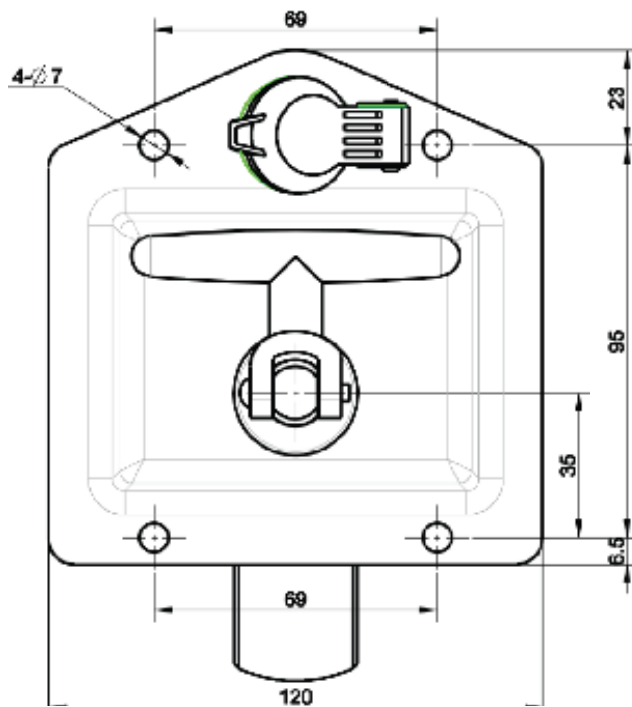

LOCKS & HANDLES

NS858BT DROP 'T' HANDLE (BENT TONGUE)

C9

PART NO.	DESCRIPTION
NS858BT	Drop 'T' stainless steel handle & bent stainless tongue. Match key with NS718 pop locks.

I.R.S.

1300 767 567

**RUBBER
HARDWARE
TAPES
SEALANTS**