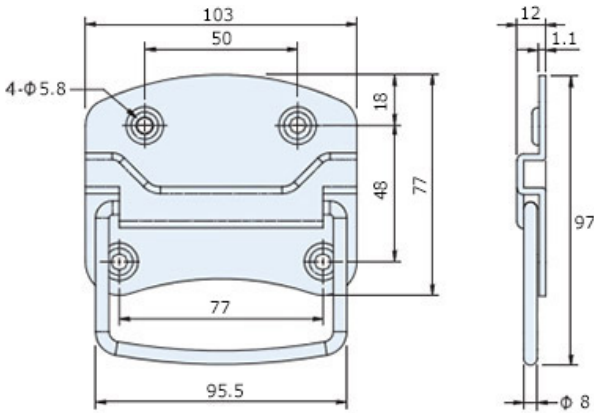

LOCKS & HANDLES

C2

TOOL BOX HANDLES

AS-ES-D1013

AS-ET-D10101

AS-ET-D10102

PART NO.	DESCRIPTION	WIDTH (MM)
AS-ES-D1013	Tool box handle, trunk handle stainless steel 304 grade 95mm handle.	95
AS-ET-D10101	Tool box handle, trunk handle zinc plate 76mm handle.	76
AS-ET-D10102	Tool box handle, trunk handle zinc plate 126mm handle.	126