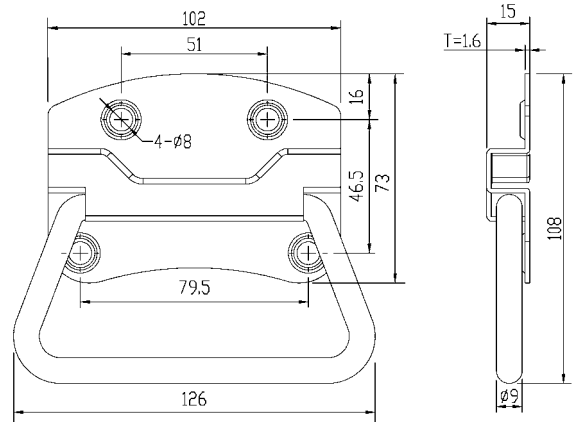

LOCKS & HANDLES

C2

TOOL BOX HANDLES

AS-ES-D1013

AS-ET-D10101

AS-ET-D10102

PART NO.	DESCRIPTION	WIDTH (MM)
AS-ES-D1013	Tool box handle, trunk handle stainless steel 304 grade 95mm handle.	95
AS-ET-D10101	Tool box handle, trunk handle zinc plate 76mm handle.	76
AS-ET-D10102	Tool box handle, trunk handle zinc plate 126mm handle.	126