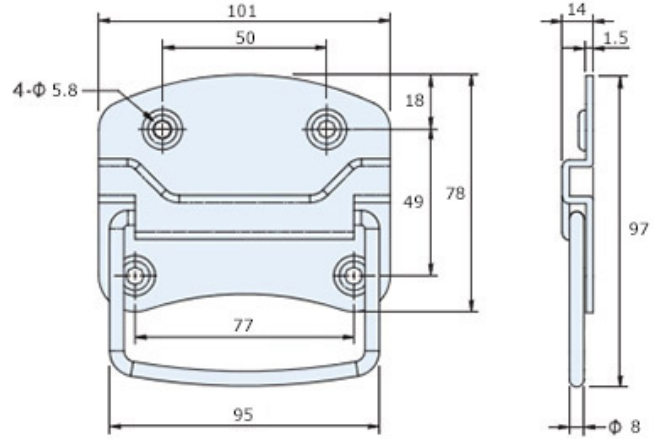

LOCKS & HANDLES

C2

TOOL BOX HANDLES

AS-ES-D1013

AS-ET-D10101

AS-ET-D10102

PART NO.	DESCRIPTION	WIDTH (MM)
AS-ES-D1013	Tool box handle, trunk handle stainless steel 304 grade 95mm handle.	95
AS-ET-D10101	Tool box handle, trunk handle zinc plate 76mm handle.	76
AS-ET-D10102	Tool box handle, trunk handle zinc plate 126mm handle.	126