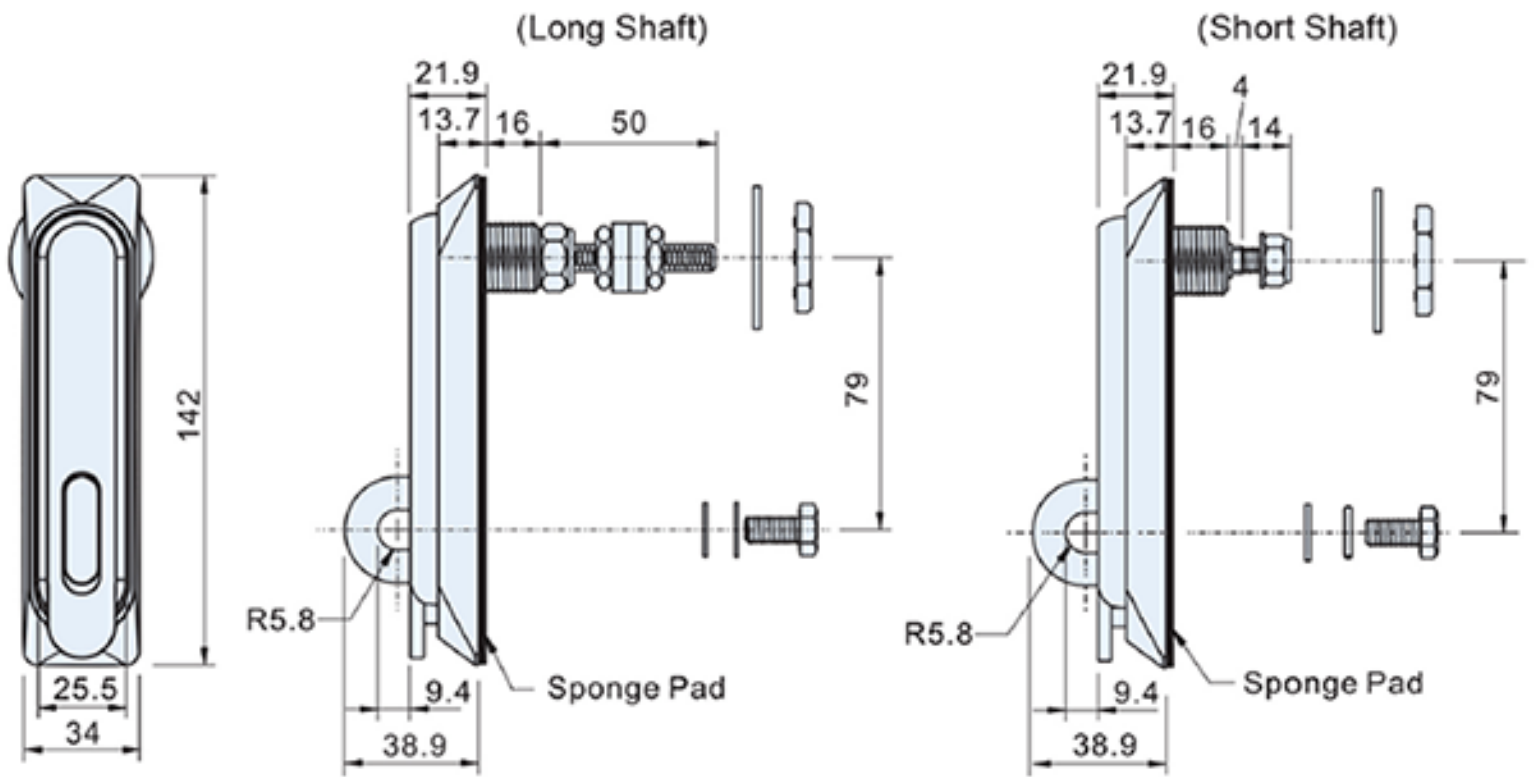

LOCKS & HANDLES

C22

CHROME PLATED SWING HANDLE (PADLOCKING)

PART NO.	DESCRIPTION
AS-GH1107PDBCLS	Chrome plated swing handle, black dish, padlocking, long shaft
AS-GH1107PDBCSS	Chrome plated swing handle, black dish, padlocking, short shaft
AS-GH1107PDCHLS	Chrome plated swing handle, chrome dish, padlocking, long shaft