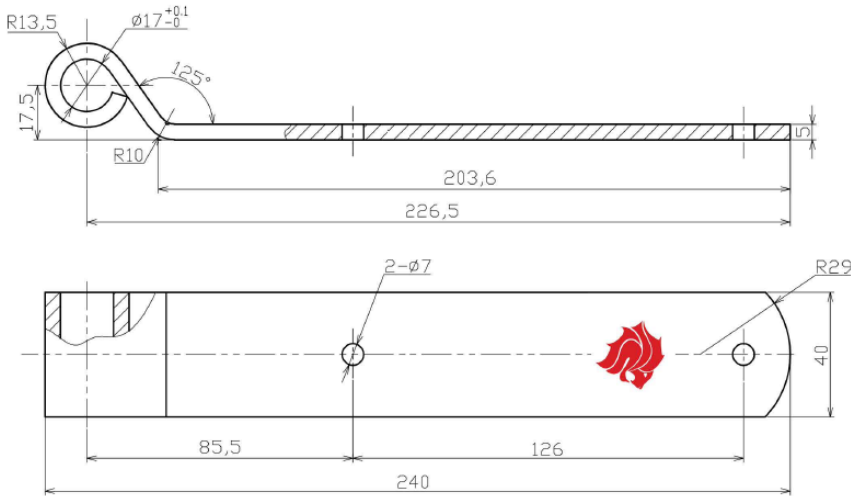

HINGES

D10

STRAP HINGE (240mm SS & ZP)

PART NO.	DESCRIPTION
BHGY3A240SSKIT	Stainless steel 240mm strap hinge with gudgeon, bush and R-clip
BHGY3B240KIT	Zinc plated 240mm strap hinge with gudgeon and bush (Clip not included)