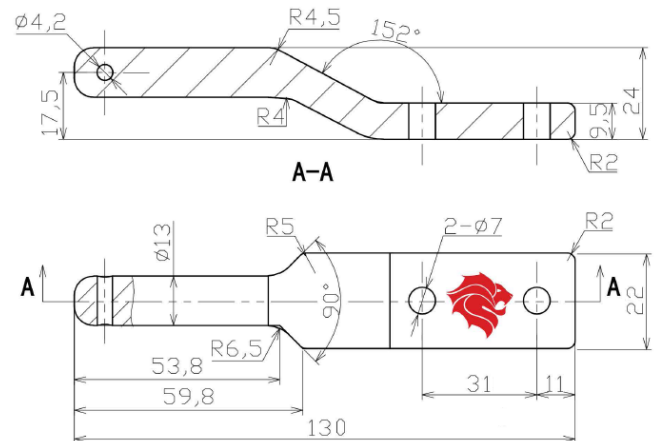

HINGES

D10

STRAP HINGE (240mm SS & ZP)

PART NO.	DESCRIPTION
BHGY3A240SSKIT	Stainless steel 240mm strap hinge with gudgeon, bush and R-clip
BHGY3B240KIT	Zinc plated 240mm strap hinge with gudgeon and bush (Clip not included)